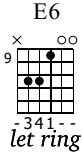

# Close To You

From The Contemporary Classical Guitar CD Entitled 'Close To You'  
Available from aldoman.com

Music by ALDO

Standard tuning

♩ = 97

mf 3 4 1 3 4 1

Da Coda

p 2 3 1 2 3 1