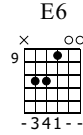

# Close To You

From The Contemporary Classical Guitar CD Entitled 'Close To You'  
Available from aldoman.com

Music by ALDO

Standard tuning

♩ = 97

mf 3 4 1 3 4 1

Da Coda

p 2 3 1 2 3 1