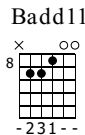

# Close To You

From The Contemporary Classical Guitar CD Entitled 'Close To You'  
Available from aldoman.com

Music by ALDO

Standard tuning

♩ = 97

mf 3 4 1 3 4 1

Da Coda

p 2 3 1 2 3 1