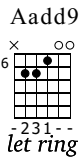

# Close To You

From The Contemporary Classical Guitar CD Entitled 'Close To You'  
Available from aldoman.com

Music by ALDO

Standard tuning

♩ = 97

mf 3 4 1 3 4 1

Da Coda

p 2 3 1 2 3 1